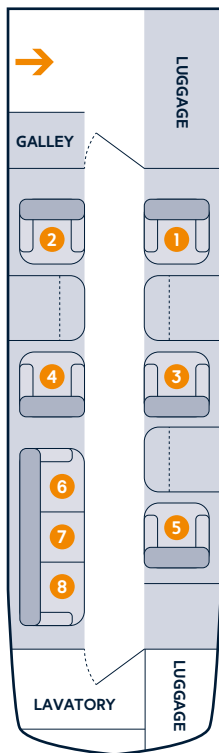

HAWKER 800XP

MAX RANGE
2,500 NM

MAX SPEED
448 KTS

PASSENGERS
8 PEOPLE

LUGGAGE CAPACITY
525 LBS.

ON BOARD
WIFI

The Hawker 800/850XP is a well-known business jet that is ideal for mid-range destinations and provides you with a luxury flight experience in a spacious cabin that fits up to 8 passengers. With a maximum cruise speed of 448 knots and a range of 2,572 nm you will reach your destination in a comfortable and economical way.

INTERIOR

GENERAL CAPACITY

Crew: 3
Typical seating: 8

CABIN SPECIFICATIONS

Passenger seats: 8
Length (excluding cockpit): 21.4 ft
Height: 5.9 ft
Width: 6 ft

LUGGAGE CAPACITY

49.5 ft³ and 525 lbs.

ON BOARD WIFI

TECHNICAL

EXTERIOR

Length: 51.17 ft
Wingspan: 54.33 ft
Maximum Tail Height: 18.08 ft

RANGE

NBAA IFR Range: 2,500 nm
Typical: 1,999-2,433 nm
(6 pax/2 crew and maximum fuel)

SPEED

448 Kts

ENGINES