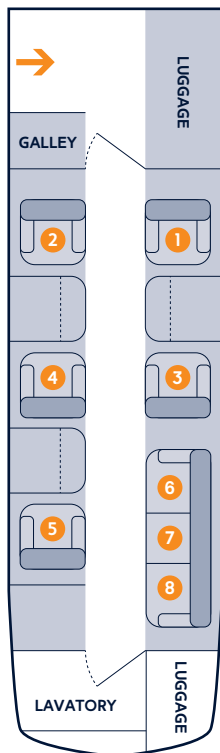

HAWKER 800XP

MAX RANGE
2,572 NM

MAX SPEED
448 KTS

PASSENGERS
8 PEOPLE

LUGGAGE CAPACITY
395 LBS. (179 KG)

ON BOARD
WIFI

The Hawker 800XP is a well-known business jet that is ideal for mid-range destinations and provides you with a luxury flight experience in a spacious cabin that fits up to 8 passengers. With a maximum cruise speed of 448 knots and a range of 2,572 nm you will reach your destination in a comfortable and economical way. The aircraft is equipped with wifi.

INTERIOR

GENERAL CAPACITY

Crew: 2
Typical seating: 8

CABIN SPECIFICATIONS

Passenger seats: 8
Length (excluding cockpit): 21.4 ft (6.52 m)
Height: 5.9 ft (1.8 m)
Width: 6 ft (1.83 m)

LUGGAGE CAPACITY

49.5 ft³ (1.4 m³) and 395 lbs. (179 kg)

TECHNICAL

EXTERIOR

Length: 51.17 ft (15.6 m)
Wingspan: 54.33 ft (16.56 m) with winglets
Maximum Tail Height: 18.08 ft (5.5 m)

RANGE

NBAA IFR Range: 2,572 nm (4,763 km)
Typical: 1,999-2,433 nm (3,702-4,506 km)
(8 pax/2 crew and maximum fuel)