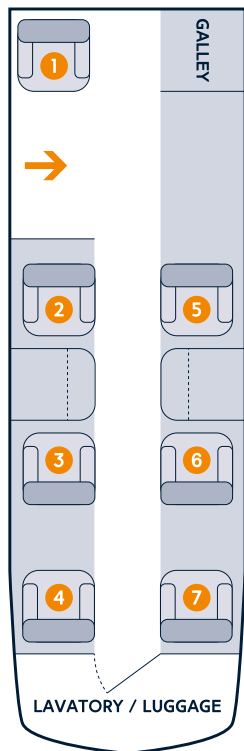

HAWKER 400A

MAX RANGE
1,693 NM

MAX SPEED
531 MPH

PASSENGERS
7 PEOPLE

LUGGAGE CAPACITY
53 FT³

ON BOARD
WIFI

The Hawker 400A is one of the fastest business jets in its class. The well-proven design features a spacious cabin with a flat-floor interior that maximizes the interior space, and provides ample room for your head and shoulders. With a maximum cruise speed of 531 MPH and a range of 1,693 nm it is the perfect choice for short to mid-range flights. The aircraft has an airshow (moving map display) and iPod connectivity with surround sound. The aircraft is equipped with wifi.

INTERIOR

GENERAL CAPACITY

Up to 7 passengers + 2 crew with aft enclosed lav

CABIN SPECIFICATIONS

Passenger seats: 7
 Length (excluding cockpit): 15.6 ft
 Height: 4.9 ft
 Width: 4.9 ft

LUGGAGE CAPACITY

56 ft³ (1.59 m³)

TECHNICAL

EXTERIOR

Length: 14.75 m (48 ft-5 in)
 Wingspan: 13.25 m (43 ft-6 in)

RANGE

NBAA IFR Range: 850 - 1,693 nm
 Typical: 7 pax/2 crew and maximum fuel

SPEED

531 mph

ENGINES