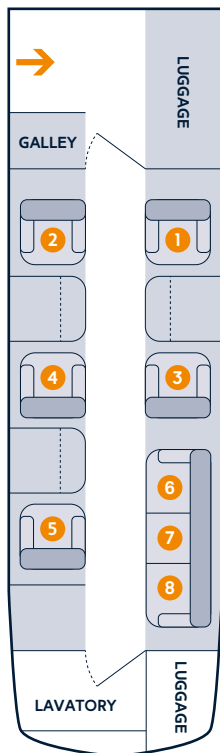

HAWKER 800XP

MAX RANGE
2,572 NM

MAX SPEED
448 KTS

PASSENGERS
8 PEOPLE

LUGGAGE CAPACITY
395 LBS. (179 KG)

ON BOARD
WIFI

The Hawker 800XP is a well-known business jet that is ideal for mid-range destinations and provides you with a luxury flight experience in a spacious cabin that fits up to 8 passengers. With a maximum cruise speed of 448 knots and a range of 2,572 nm you will reach your destination in a comfortable and economical way. The aircraft is equipped with wifi.

INTERIOR

GENERAL CAPACITY

Crew: 2
Typical seating: 8

CABIN SPECIFICATIONS

Passenger seats: 8
Length (excluding cockpit): 21.4 ft (6.52 m)
Height: 5.9 ft (1.8 m)
Width: 6 ft (1.83 m)

LUGGAGE CAPACITY

49.5 ft³ (1.4 m³) and 395 lbs. (179 kg)

TECHNICAL

EXTERIOR

Length: 51.17 ft (15.6 m)
Wingspan: 54.33 ft (16.56 m) with winglets
Maximum Tail Height: 18.08 ft (5.5 m)

RANGE

NBAA IFR Range: 2,572 nm (4,763 km)
Typical: 1,999-2,433 nm (3,702-4,506 km)
(8 pax/2 crew and maximum fuel)